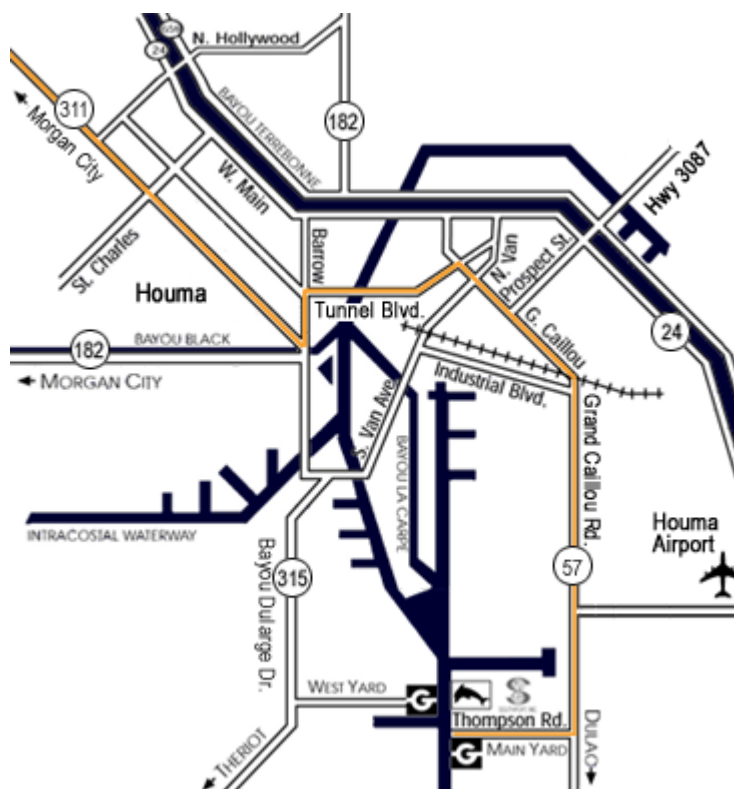

Southport, Inc.

730 Thompson Rd.
Houma, LA 70363
Phone: (985) 580-2220
Fax: (985) 580-2221

Gulf Island Fabrication

Established 1985

583 Thompson Road | Houma, LA 70363 | (985) 872-2100